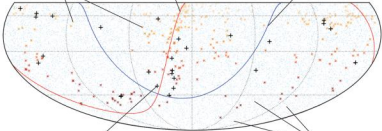

Nearby active galactic nuclei

Super-galactic plane

Milky Way plane

Events >57 EeV

Events >3 EeV